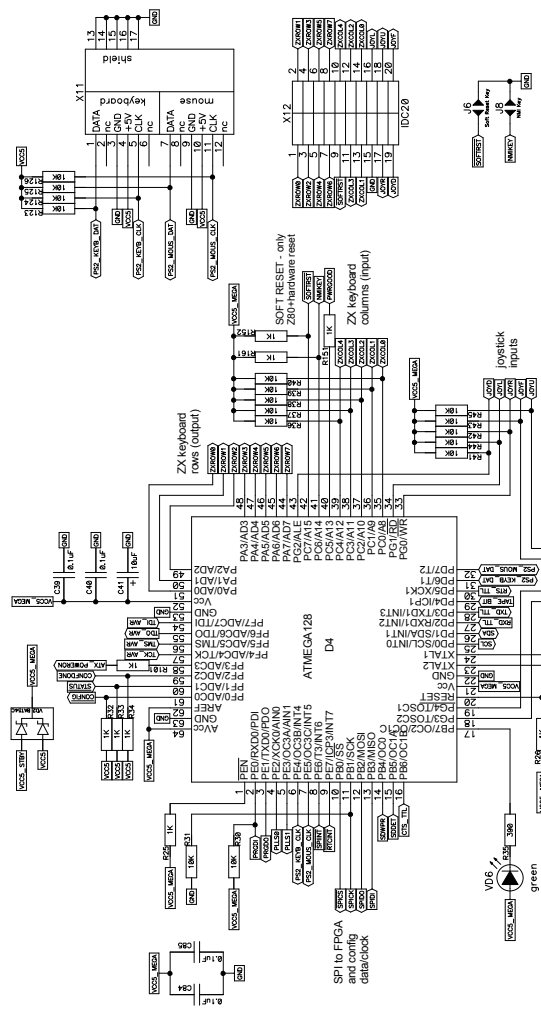

A B C D E F

1 2 3 4

Company	NedoPC
Size	A2
Date	Mon Jul 04, 2011
Filename	zxevo.sch
Sheet	1 of 2

Title	ZX Evolution
Company	NedoPC
Size	A2
Date	Mon Jul 04, 2011
Filename	zxevo.sch
Sheet	1 of 2

Title	ZX Evolution		
Size	A2	Company	NedoPC
Date	Mon Jul 04, 2011	Drawn by	NedoPC
Filename	zxevo.sch	Sheet	2 of 2
Rev	C		