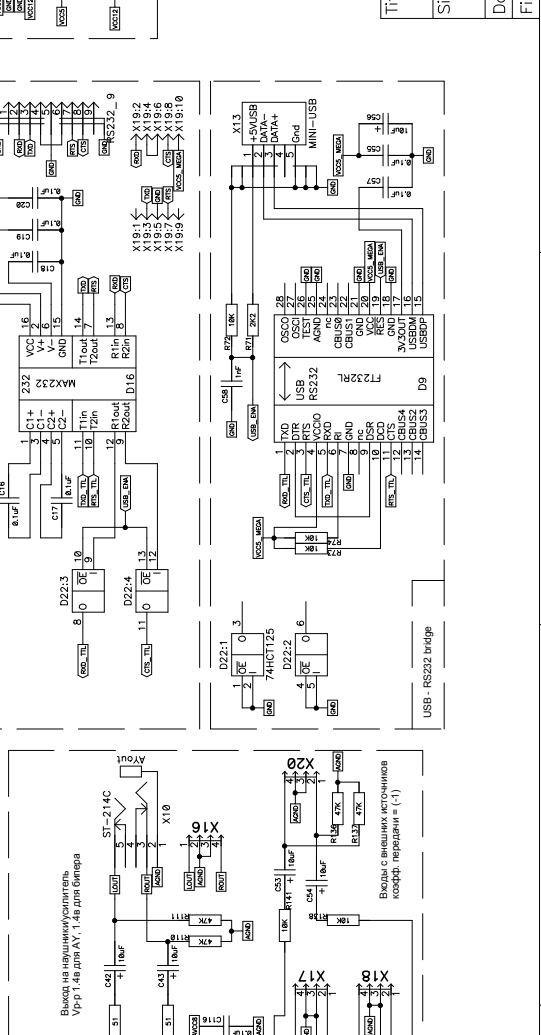

A B C D E F

1 2 3 4

Company	NedoPC
Size	A2
Date	Mon Jul 04, 2011
Filename	zxevo.sch
Sheet	1 of 2

Title	ZX Evolution
Company	NedoPC
Size	A2
Date	Mon Jul 04, 2011
Filename	zxevo.sch
Sheet	1 of 2

Title	ZX Evolution		
Size	A2	Company	NedoPC
Date	Mon Jul 04, 2011	Drawn by	NedoPC
Filename	zxevo.sch	Sheet	2 of 2
Rev	C		