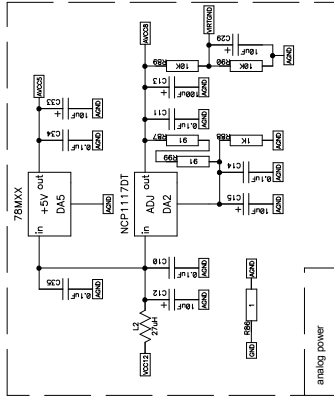

A B C D E F

1 2 3 4

Company	NedoPC
Size	A2
Date	Mon Jul 04, 2011
Filename	zxevo.sch
Sheet	1 of 2

Title	ZX Evolution
Company	NedoPC
Size	A2
Date	Mon Jul 04, 2011
Filename	zxevo.sch
Sheet	1 of 2

Title	ZX Evolution		
Size	A2	Company	NedoPC
Date	Mon Jul 04, 2011	Drawn by	NedoPC
Filename	zxevo.sch	Sheet	2 of 2
Rev	C		