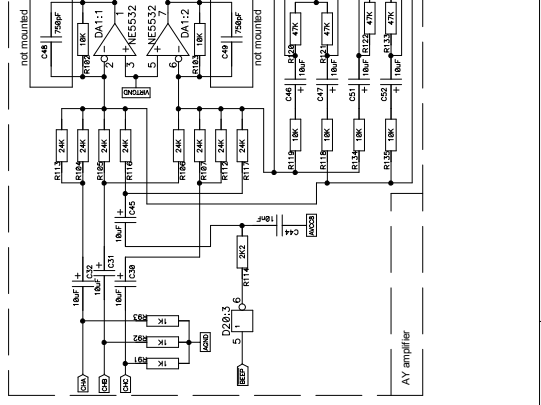

A B C D E F

1 2 3 4

Company	NedoPC
Size	A2
Date	Mon Jul 04, 2011
Filename	zxevo.sch
Sheet	1 of 2

Title	ZX Evolution
Company	NedoPC
Size	A2
Date	Mon Jul 04, 2011
Filename	zxevo.sch
Sheet	1 of 2

Title	ZX Evolution		
Size	A2	Company	NedoPC
Date	Mon Jul 04, 2011	Drawn by	NedoPC
Filename	zxevo.sch	Sheet	2 of 2
Rev	C		