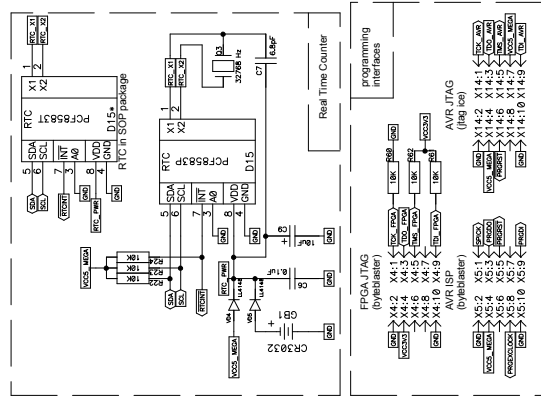

A B C D E F

1 2 3 4

Company	NedoPC
Size	A2
Date	Mon Jul 04, 2011
Filename	zxevo.sch
Sheet	1 of 2

Title	ZX Evolution
Company	NedoPC
Size	A2
Date	Mon Jul 04, 2011
Filename	zxevo.sch
Sheet	1 of 2

Title	ZX Evolution		
Size	A2	Company	NedoPC
Date	Mon Jul 04, 2011	Drawn by	NedoPC
Filename	zxevo.sch	Sheet	2 of 2
Rev	C		