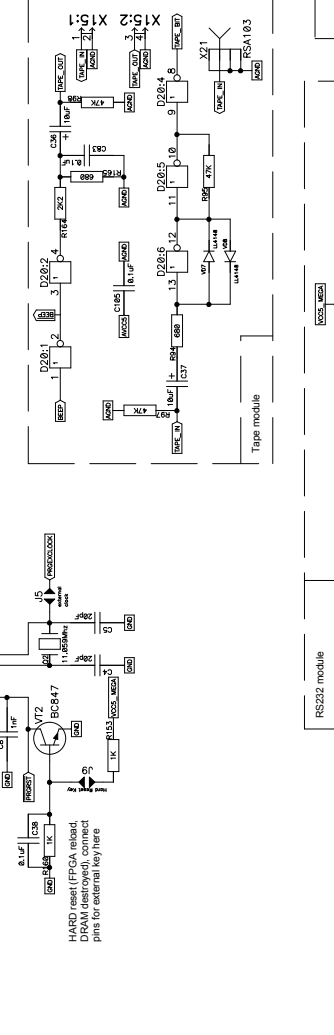

A B C D E F

1 2 3 4

Company	NedoPC
Size	A2
Date	Mon Jul 04, 2011
Filename	zxevo.sch
Sheet	1 of 2

Title	ZX Evolution
Company	NedoPC
Size	A2
Date	Mon Jul 04, 2011
Filename	zxevo.sch
Sheet	1 of 2

Title	ZX Evolution		
Size	A2	Company	NedoPC
Date	Mon Jul 04, 2011	Drawn by	NedoPC
Filename	zxevo.sch	Sheet	2 of 2
Rev	C		